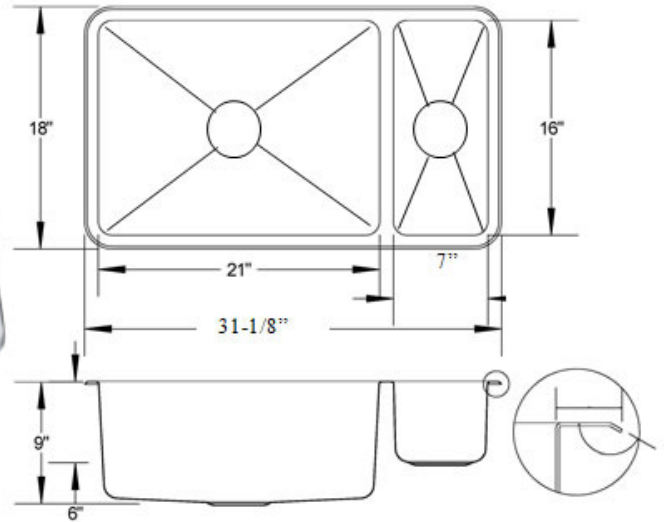

KAZZA HANDMADE

OPTIONAL ACCESSORIES:

The following accessories are available for your sink

KH16-900

Model:	KH16-900
Description:	Double Square 80/20 Kitchen Sink 20 Radius
Material:	304 Premium Stainless Steel
Color:	Stainless Steel
Mounting options:	Under-Mount
Finish:	Brushed Satin
Thickness:	16 gauge
Sound proofing:	10 Point Sound Deadening System
Construction method:	Handmade
Drain size:	3-5/8" Standard USA/Canada
Fits cabinet size:	Made for cabinets 32" and Larger

INCLUSIONS:

Kazza Handmade sink includes the following:
Paper template for cut-out
Mounting hardware for under-mount & Drop-In.
Grid to protect bottom of the sink and Stainless steel drain

WWW.KAZZASINKS.COM