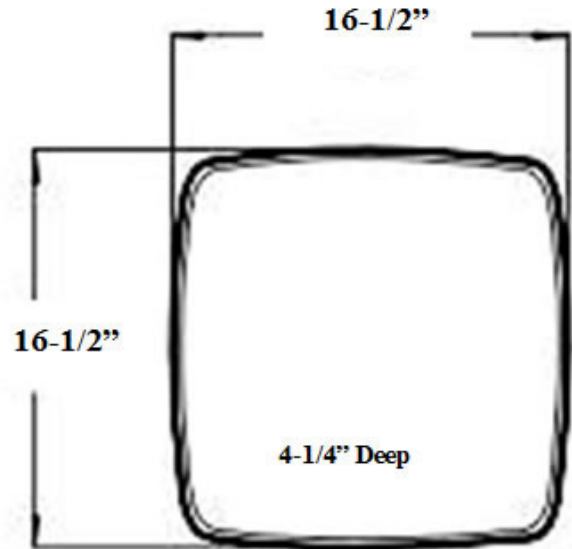

KAZZA PORCELAIN

KP-27

Model:	KP-27
Description:	Rectangular
Material:	Porcelain
Available Colors:	White and Bisque
Mounting Options:	Drop-In
Drain Size:	1-1/2" Standard USA/Canada
Cabinet Size:	Made for cabinets 24" and Larger
