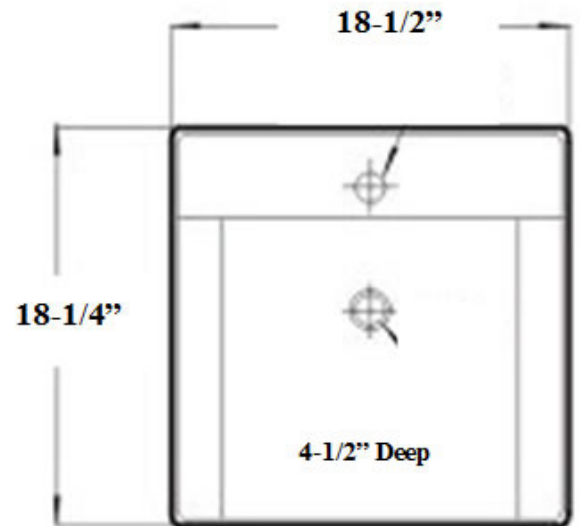

## KP-29

<b>Model:</b>	KP-29
<b>Description:</b>	Rectangular
<b>Material:</b>	Porcelain
<b>Available Colors:</b>	White and Bisque
<b>Mounting Options:</b>	Drop-In
<b>Drain Size:</b>	1-1/2" Standard USA/Canada
<b>Cabinet Size:</b>	Made for cabinets 20" and Larger